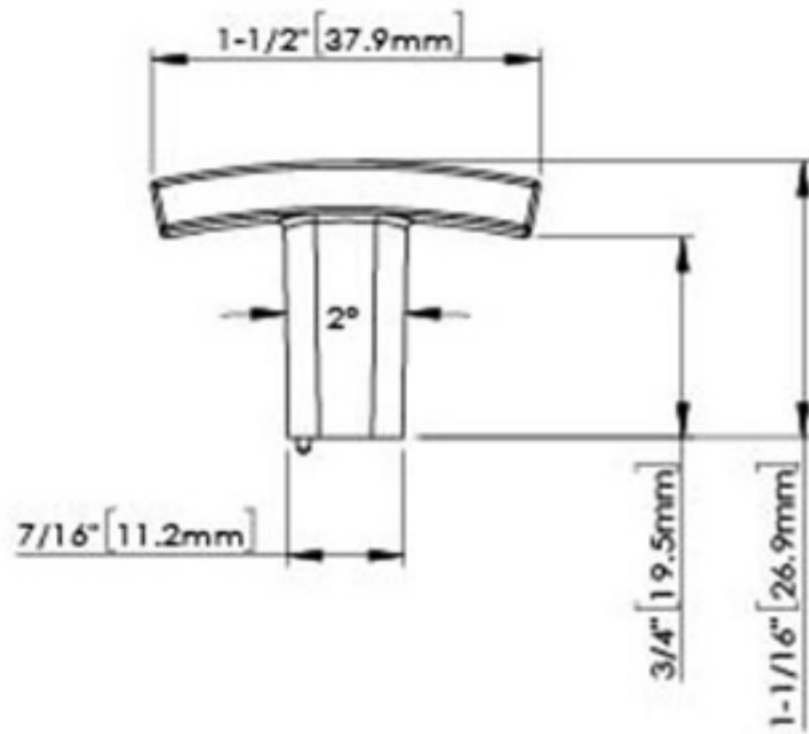

8-32 UNC ∇ 1/2" [12.7 mm]

ACCESSORY:

SCREW: 8-32X1-1/8" 1 PCS

BREAK AWAY SCREW: 8-32X45mm 1 PCS