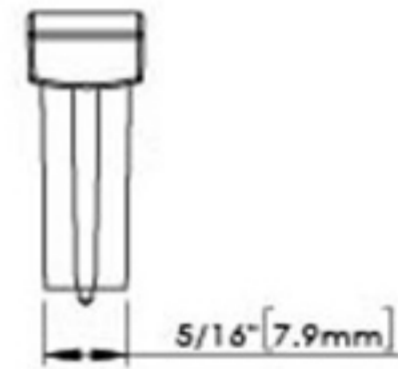

8-32 UNC ∇ 1/2" [12.7 mm]

ACCESSORY:

SCREW: 8-32X1-1/8" 1 PCS

BREAK AWAY SCREW: 8-32X45mm 1 PCS